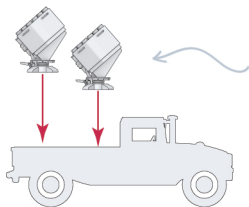

**Safety notice**

Resin dust is hazardous to health. Assemble the model in a well-ventilated area and avoid inhaling dust generated during sanding or cutting. Wet sanding and the use of a protective mask are strongly recommended.

## ASSEMBLED UMZ SCATTERABLE MINELAYING SYSTEM

**HMMWV chassis  
M1152 utility version**

**i** This model can be installed on HMMWV-based platforms, such as the M1152 HMMWV utility variant. Field-modified configurations observed in recent conflicts feature two UMZ launcher units mounted in the rear cargo area.