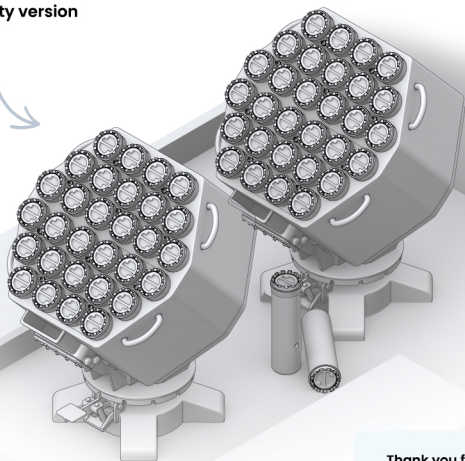

## ASSEMBLED UMZ SCATTERABLE MINELAYING SYSTEM

**HMMWV chassis  
M1152 utility version**

**i** This model can be installed on HMMWV-based platforms, such as the M1152 HMMWV utility variant. Field-modified configurations observed in recent conflicts feature two UMZ launcher units mounted in the rear cargo area.